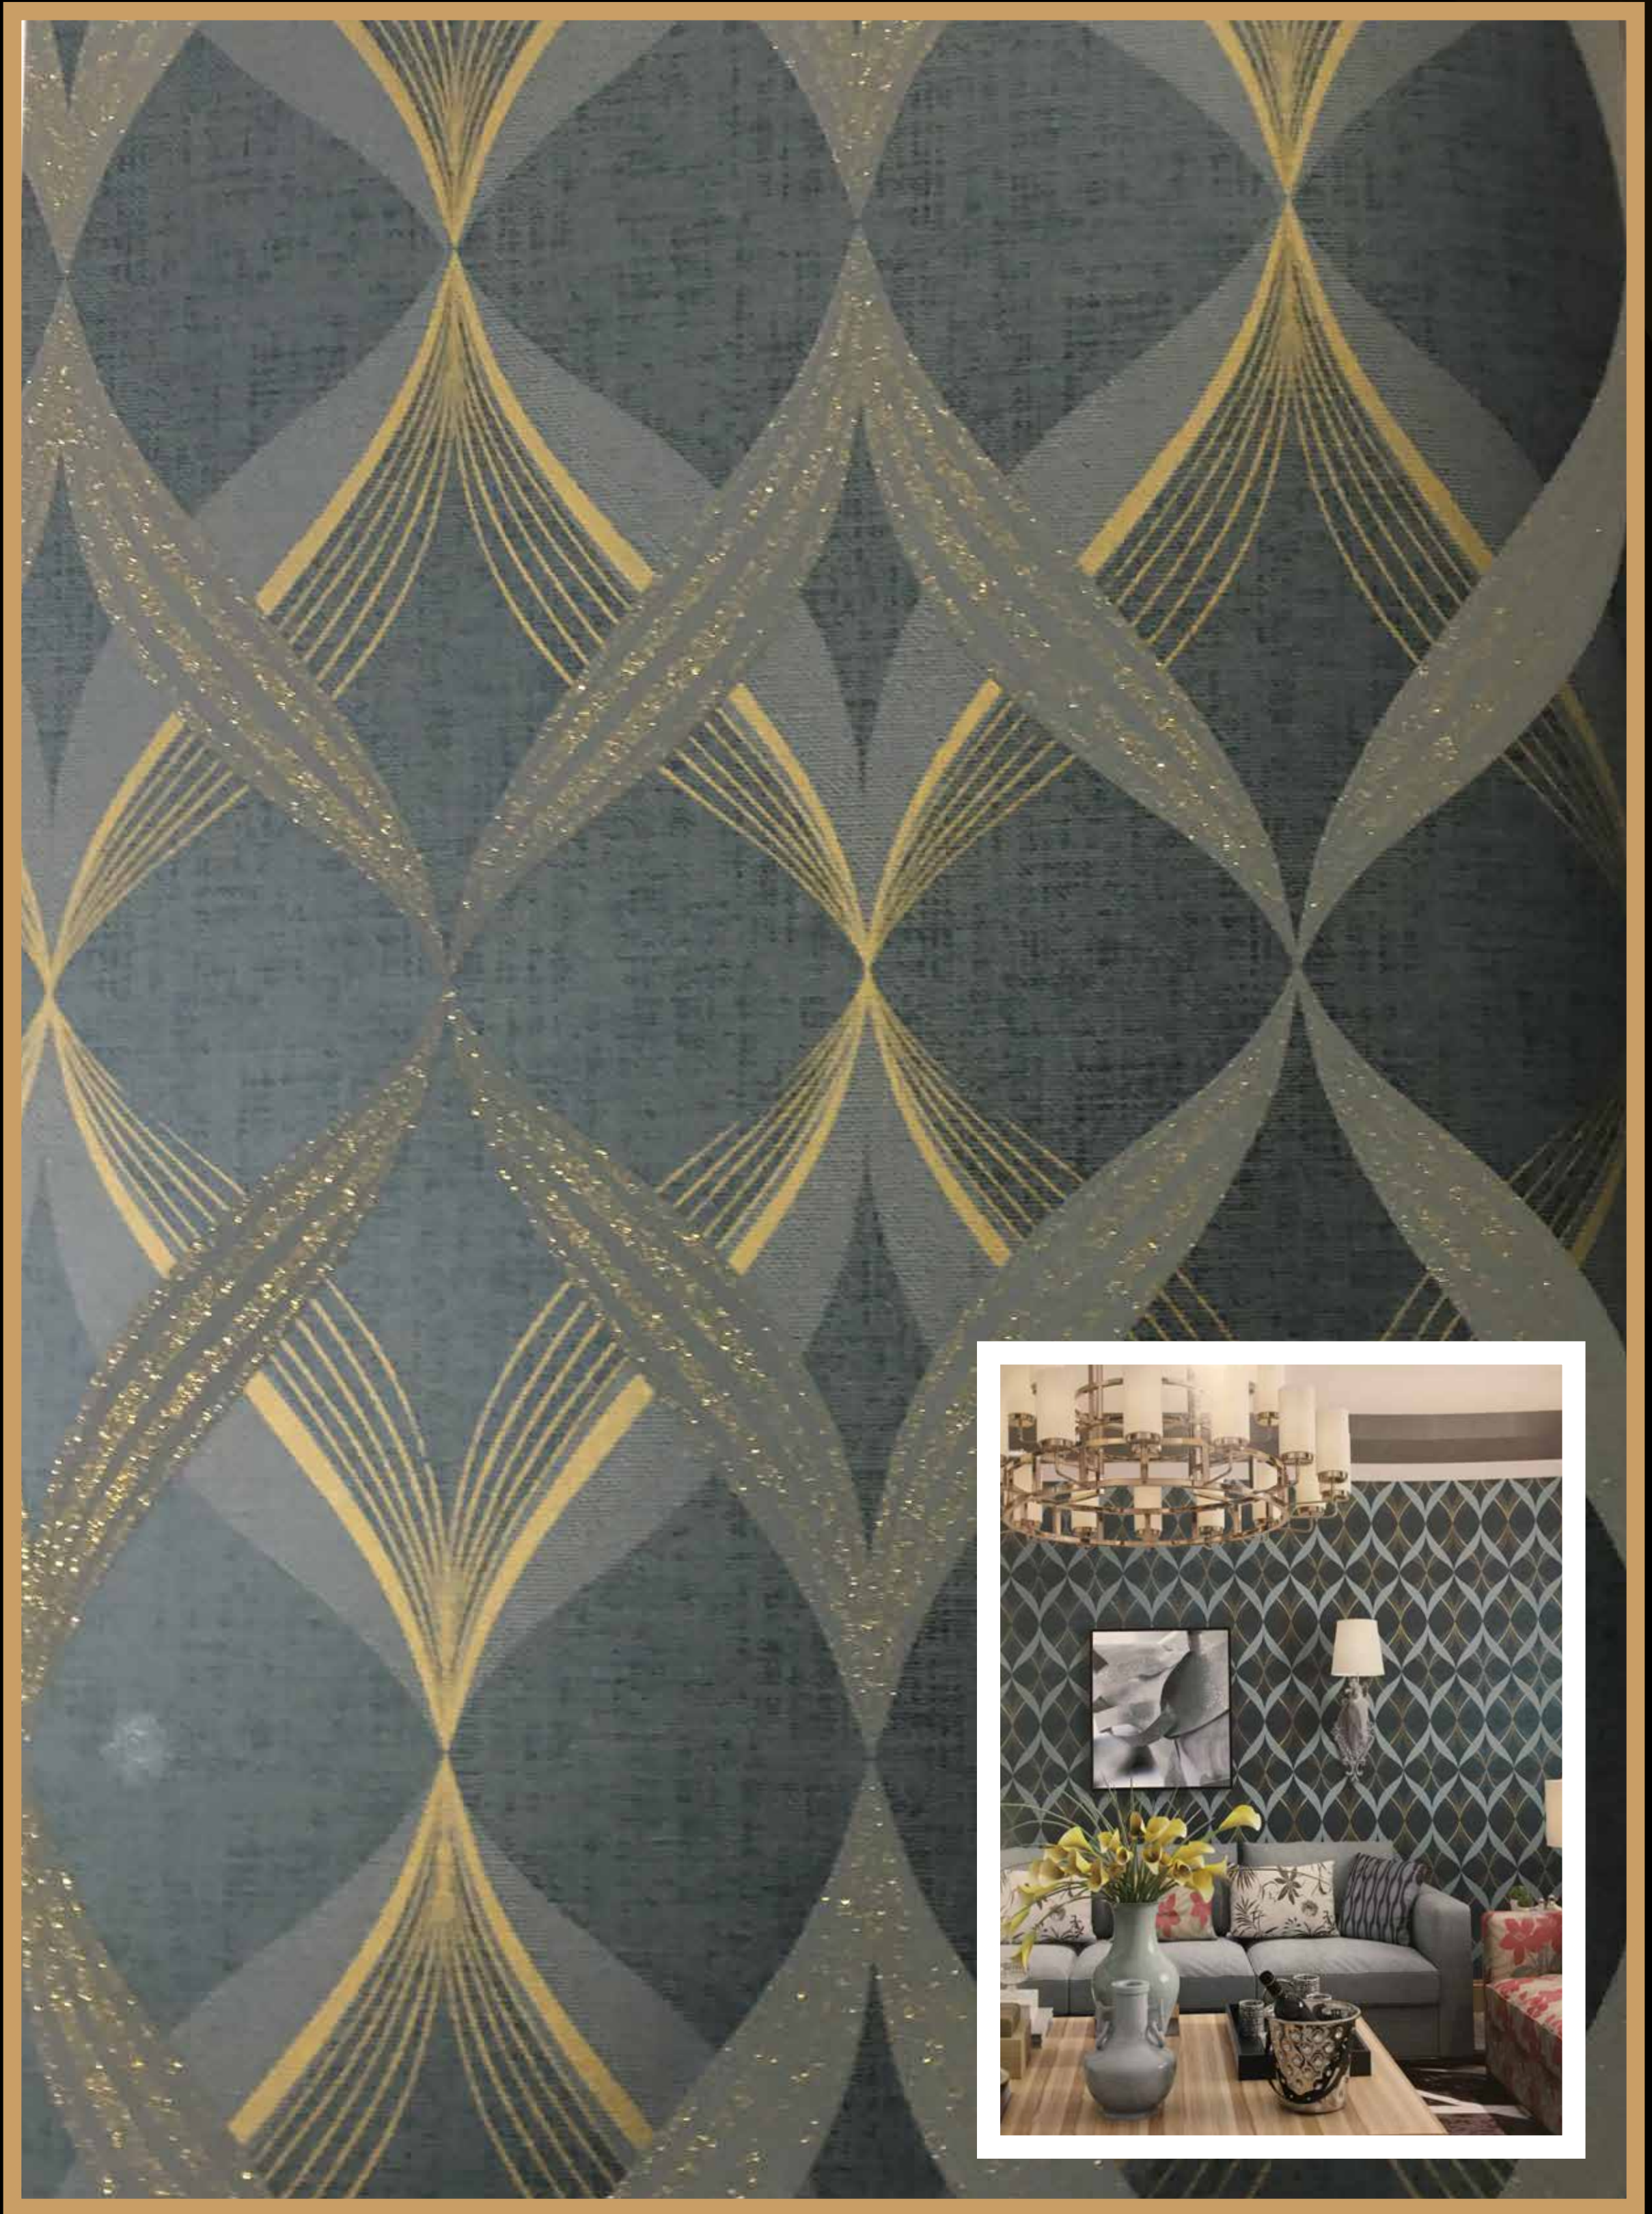

SARAY TAVAN®

VIA MODERNA

1545

Design in Italy